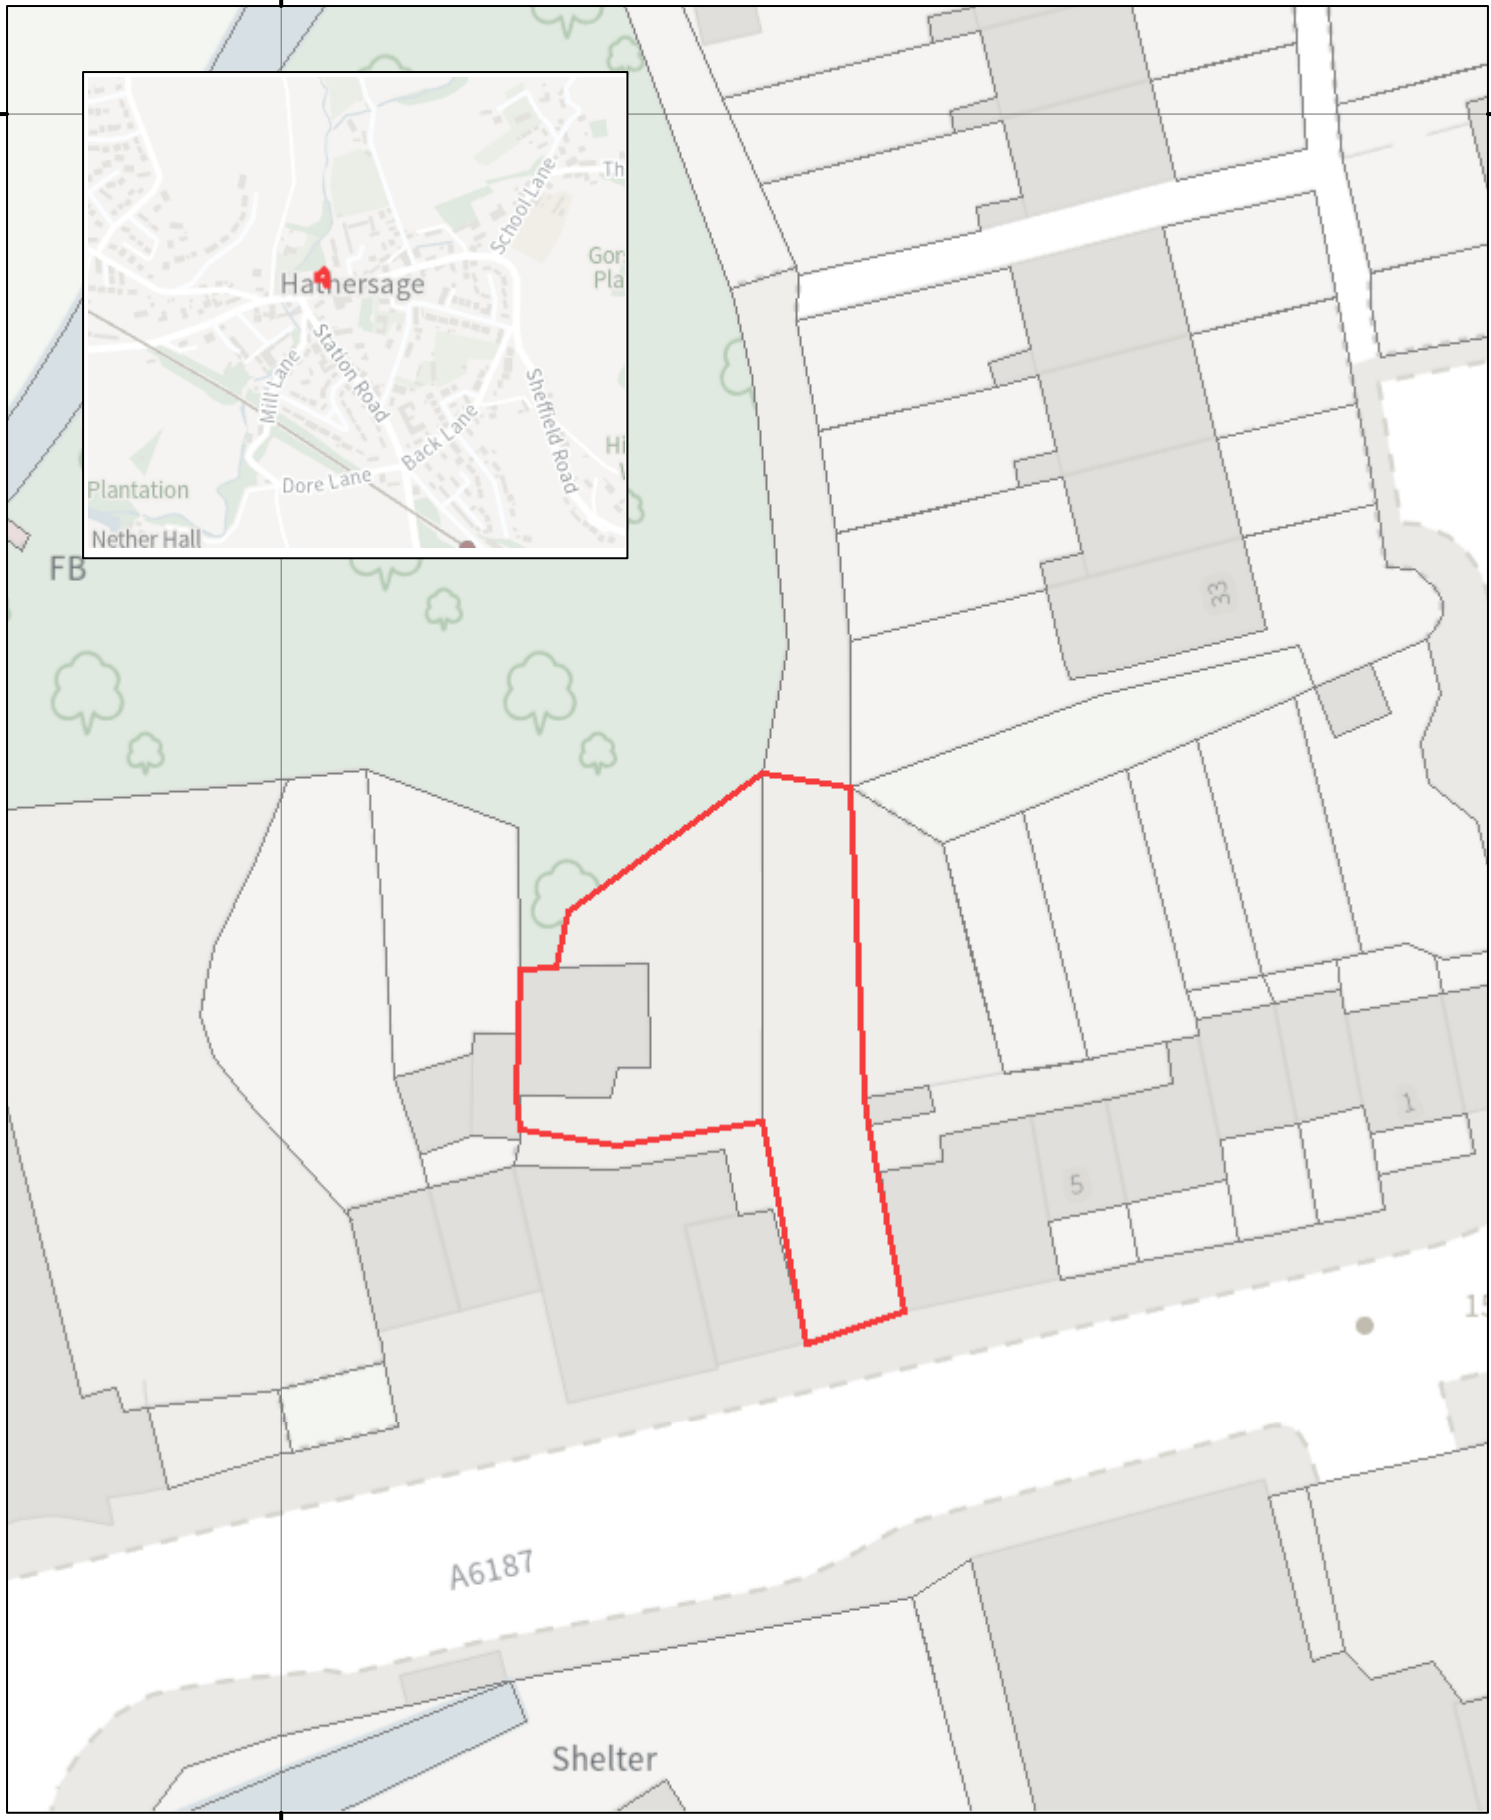

423000

381600

381600

423000

0 0.015 0.03 km

© Crown copyright and database rights 2024 Ordnance Survey AC0000849951

Former RBS, Main Road, Hathersage

Item no. 6
 Application no. NP/DDD/0724/0684
 Committee date: 13/09/2024

Scale: 1:413 at A4 pagesize
 Map centre grid ref: 423,025 381,557